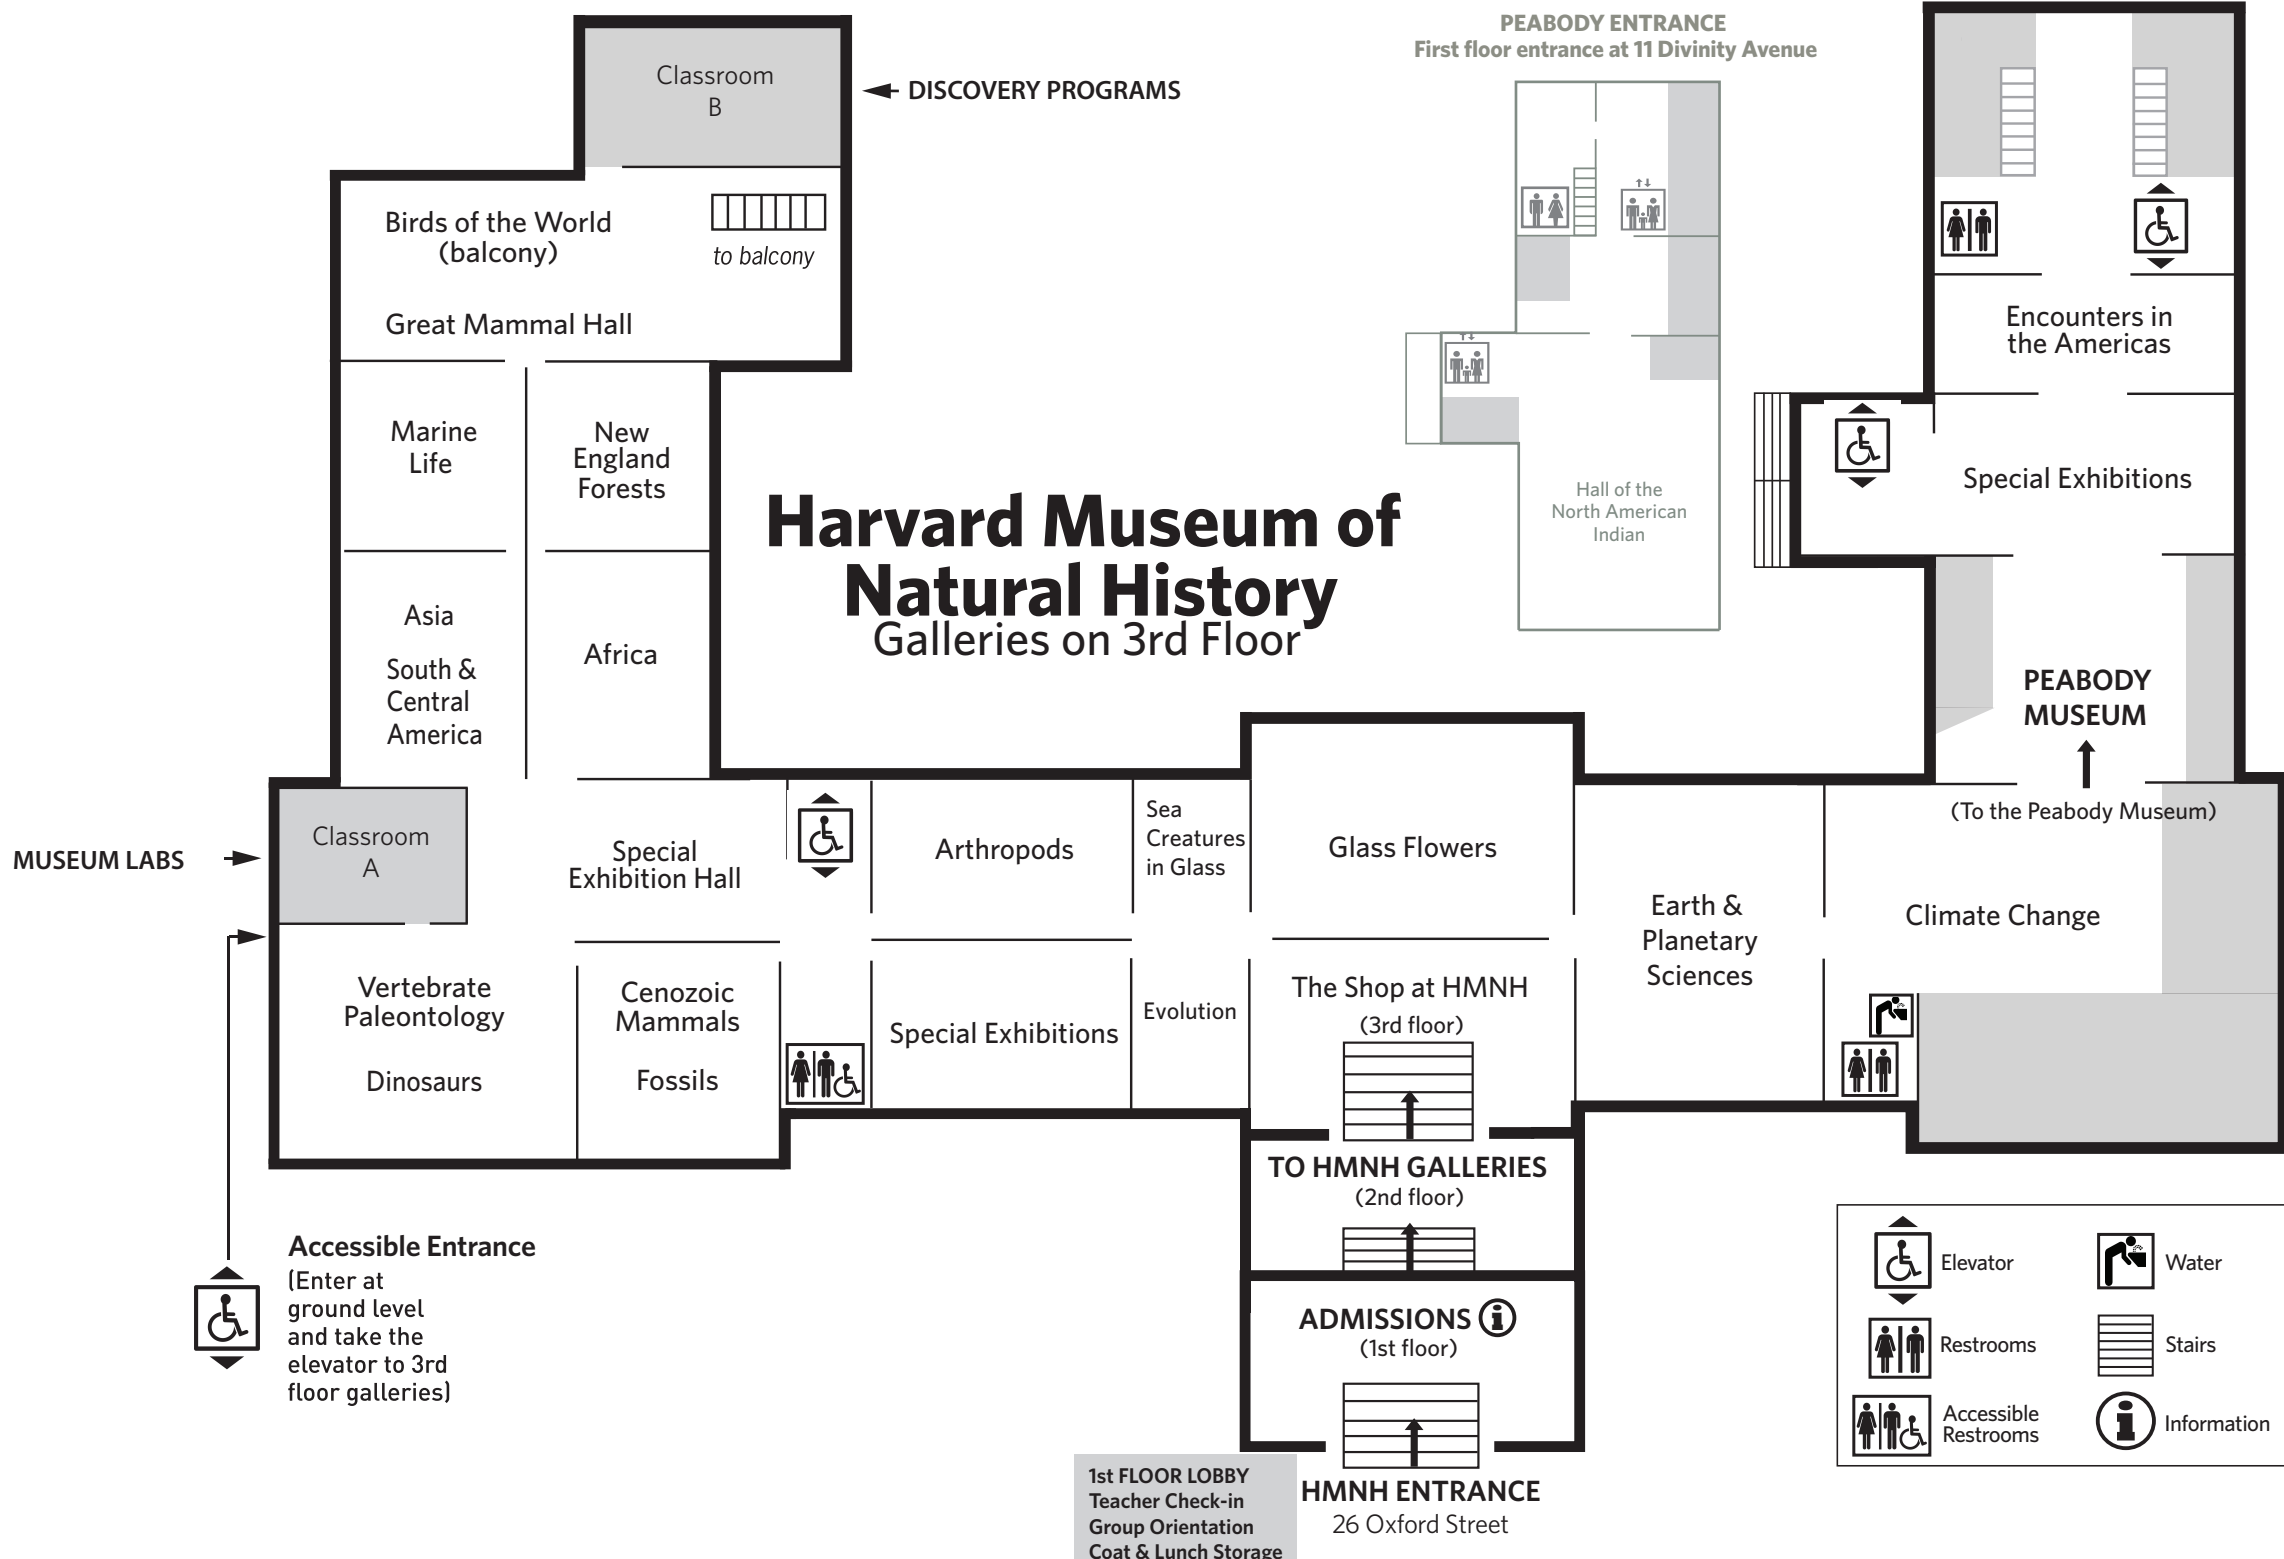

Harvard Museum of Natural History

Galleries on 3rd Floor

PEABODY ENTRANCE
First floor entrance at 11 Divinity Avenue

← **DISCOVERY PROGRAMS**

PEABODY MUSEUM
↑
(To the Peabody Museum)

MUSEUM LABS →

Accessible Entrance
(Enter at ground level and take the elevator to 3rd floor galleries)

1st FLOOR LOBBY
Teacher Check-in
Group Orientation
Coat & Lunch Storage

HMNH ENTRANCE
26 Oxford Street

	Elevator		Water
	Restrooms		Stairs
	Accessible Restrooms		Information